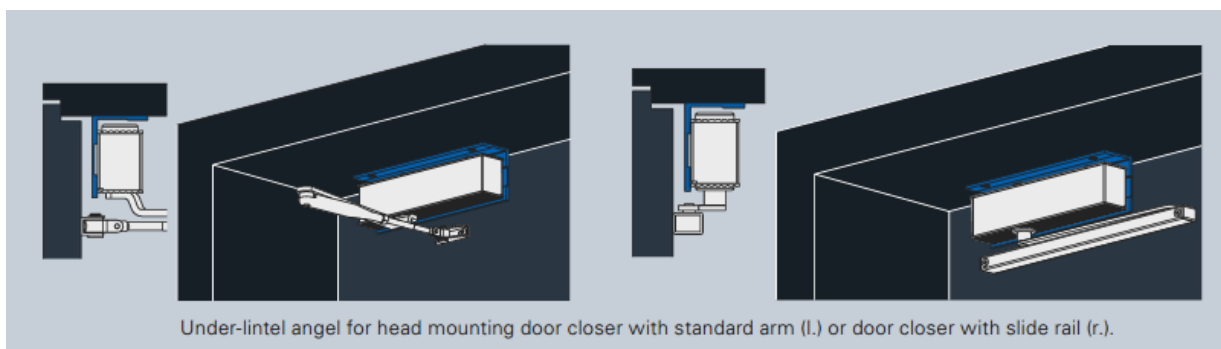

TECHNICAL DATASHEET

4tecx console

Art.nr.	Material	Model	Minimal order unit	EAN-Code
4051000244	Aluminum	TS-2073 & 5083	1 piece(s)	8715883019231

Under-lintel angle for door closers with side rail / standard arm

For head mounting of the door closer on hinge-opposite side fir doors with deep door lintels. Under-lintel angle made of aluminum.